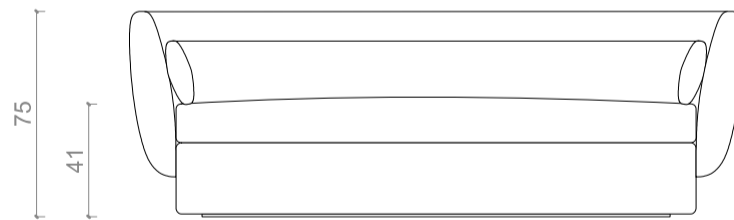

### Dimensions

L224cm - D93cm - H75cm - seating height 41cm

L88.2" - D36.6" - H29.5" - seating height 16.1"