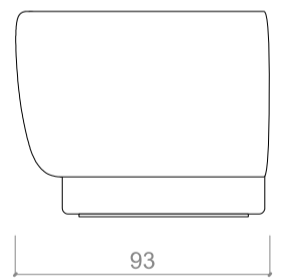

### Dimensions

L224cm - D93cm - H75cm - seating height 41cm

L88.2" - D36.6" - H29.5" - seating height 16.1"