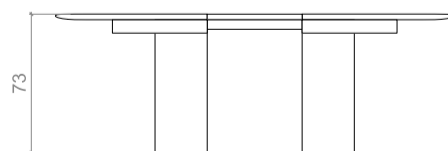

CHARLOTTE BILTGEN

RIVIERA Table

Dimensions

no extension

L160cm - D100cm - H75cm

L63" - D39.4" - H29.5"

with extension

L210/260cm - D100cm - H75cm

L82.7"/102.4" - D39.4" - H29.5"

SHOWROOM COURCELLES

CHARLOTTE BILTGEN

RIVIERA Table

Materials

TOP : marble

LEG : lacquered wood or oak wood

Marble
Arabescato