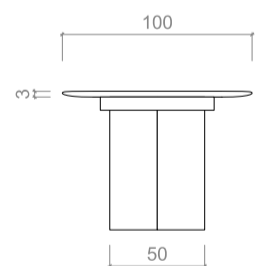

CHARLOTTE BILTGEN

RIVIERA Table

Dimensions

no extension

L160cm - D100cm - H75cm

L63" - D39.4" - H29.5"

with extension

L210/260cm - D100cm - H75cm

L82.7"/102.4" - D39.4" - H29.5"

SHOWROOM COURCELLES

CHARLOTTE BILTGEN

RIVIERA Table

Materials

TOP : marble

LEG : lacquered wood or oak wood

Marble
Arabescato