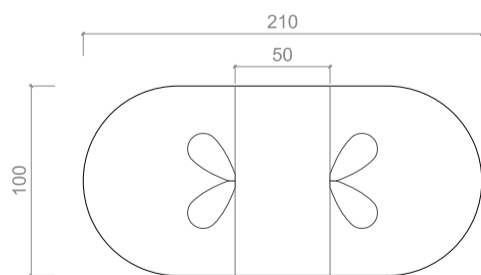

CHARLOTTE BILTGEN

RIVIERA Table

Dimensions

no extension

L160cm - D100cm - H75cm

L63" - D39.4" - H29.5"

with extension

L210/260cm - D100cm - H75cm

L82.7"/102.4" - D39.4" - H29.5"

SHOWROOM COURCELLES

CHARLOTTE BILTGEN

RIVIERA Table

Materials

TOP : marble

LEG : lacquered wood or oak wood

Marble
Arabescato