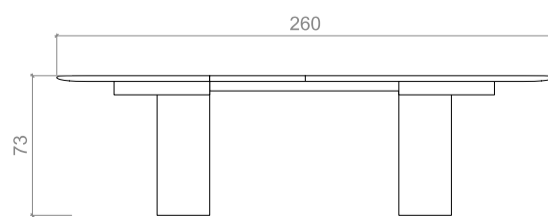

CHARLOTTE BILTGEN

RIVIERA Table

Dimensions

no extension

L160cm - D100cm - H75cm

L63" - D39.4" - H29.5"

with extension

L210/260cm - D100cm - H75cm

L82.7"/102.4" - D39.4" - H29.5"

SHOWROOM COURCELLES

CHARLOTTE BILTGEN

RIVIERA Table

Materials

TOP : marble

LEG : lacquered wood or oak wood

Marble
Arabescato