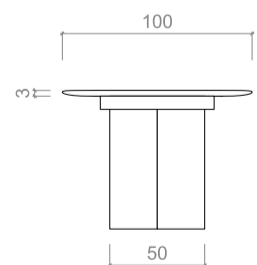

CHARLOTTE BILTGEN

RIVIERA Table

Dimensions

no extension

L160cm - D100cm - H75cm

L63" - D39.4" - H29.5"

with extension

L210/260cm - D100cm - H75cm

L82.7"/102.4" - D39.4" - H29.5"

SHOWROOM COURCELLES

CHARLOTTE BILTGEN

RIVIERA Table

Materials

TOP : marble

LEG : lacquered wood or oak wood

Marble
Arabescato