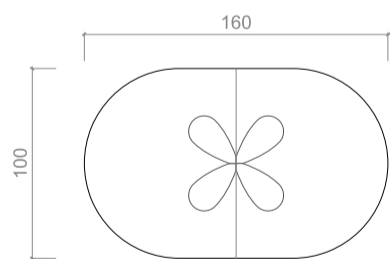

CHARLOTTE BILTGEN

RIVIERA Table

Dimensions

no extension

L160cm - D100cm - H75cm

L63" - D39.4" - H29.5"

with extension

L210/260cm - D100cm - H75cm

L82.7"/102.4" - D39.4" - H29.5"

SHOWROOM COURCELLES

CHARLOTTE BILTGEN

RIVIERA Table

Materials

TOP : marble

LEG : lacquered wood or oak wood

Marble
Arabescato