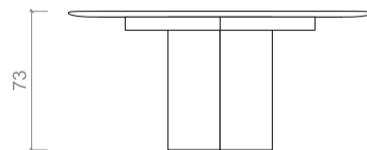

CHARLOTTE BILTGEN

RIVIERA Table

Dimensions

no extension

L160cm - D100cm - H75cm

L63" - D39.4" - H29.5"

with extension

L210/260cm - D100cm - H75cm

L82.7"/102.4" - D39.4" - H29.5"

SHOWROOM COURCELLES

CHARLOTTE BILTGEN

RIVIERA Table

Materials

TOP : marble

LEG : lacquered wood or oak wood

Marble
Arabescato