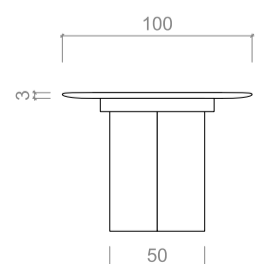

CHARLOTTE BILTGEN

RIVIERA Table

Dimensions

no extension

L160cm - D100cm - H75cm

L63" - D39.4" - H29.5"

with extension

L210/260cm - D100cm - H75cm

L82.7"/102.4" - D39.4" - H29.5"

SHOWROOM COURCELLES

CHARLOTTE BILTGEN

RIVIERA Table

Materials

TOP : marble

LEG : lacquered wood or oak wood

Marble
Arabescato