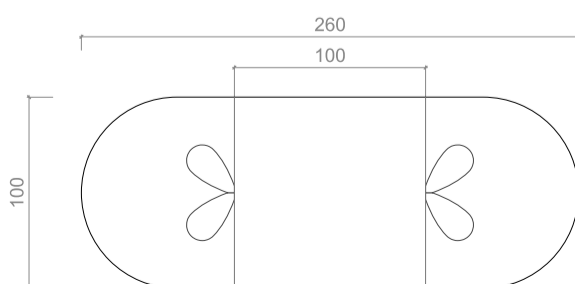

CHARLOTTE BILTGEN

RIVIERA Table

Dimensions

no extension

L160cm - D100cm - H75cm

L63" - D39.4" - H29.5"

with extension

L210/260cm - D100cm - H75cm

L82.7"/102.4" - D39.4" - H29.5"

SHOWROOM COURCELLES

CHARLOTTE BILTGEN

RIVIERA Table

Materials

TOP : marble

LEG : lacquered wood or oak wood

Marble
Arabescato