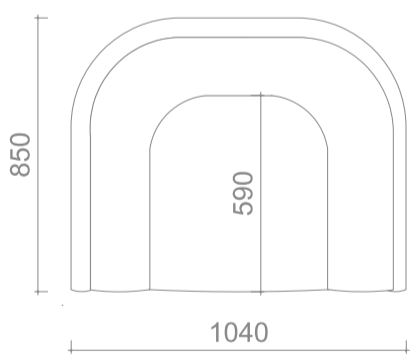

CHARLOTTE BILTGEN

EILEEN Armchair

Dimensions

L104cm - D85cm - H65cm - seating height 41cm

L41" - D33.5" - H25.5" - seating height 16"

Materials

Upholstered with fabric

Base in dark stained wood