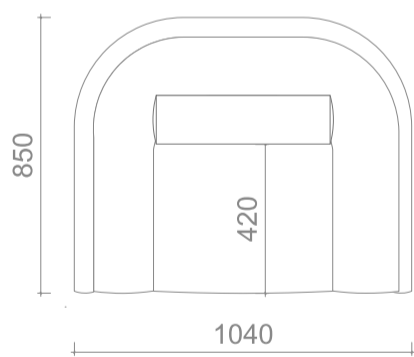

CHARLOTTE BILTGEN

EILEEN Armchair

Dimensions

L104cm - D85cm - H65cm - seating height 41cm

L41" - D33.5" - H25.5" - seating height 16"

Materials

Upholstered with fabric

Base in dark stained wood