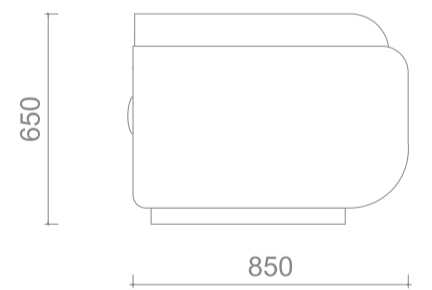

CHARLOTTE BILTGEN

EILEEN Armchair

Dimensions

L104cm - D85cm - H65cm - seating height 41cm

L41" - D33.5" - H25.5" - seating height 16"

Materials

Upholstered with fabric

Base in dark stained wood