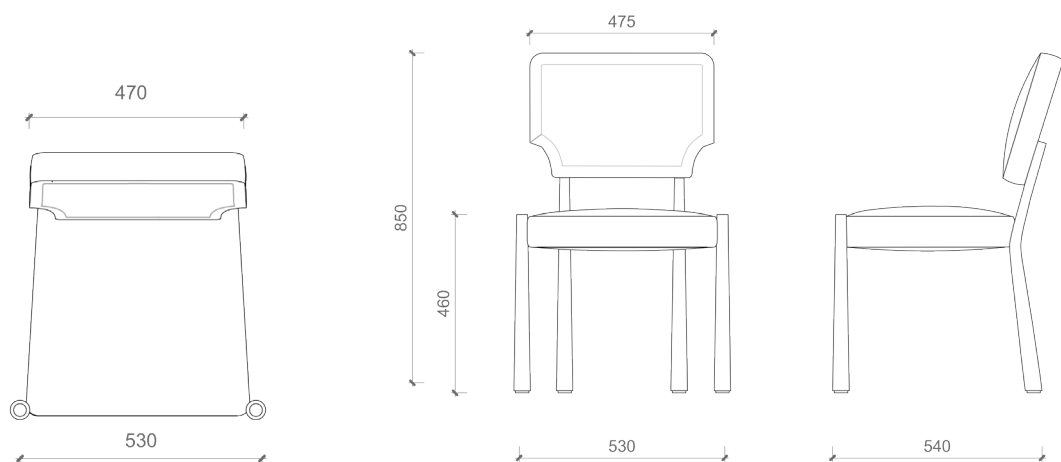

CHARLOTTE BILTGEN

GIORGIA Chair

Dimensions

L 53 x P 54 x H 85 cm
W20.8" - D21.2" - H33.4"
Seat height - 46 cm / 18.1

Materials

Beech wood

Karakorum
Dedar

SHOWROOM COURCELLES