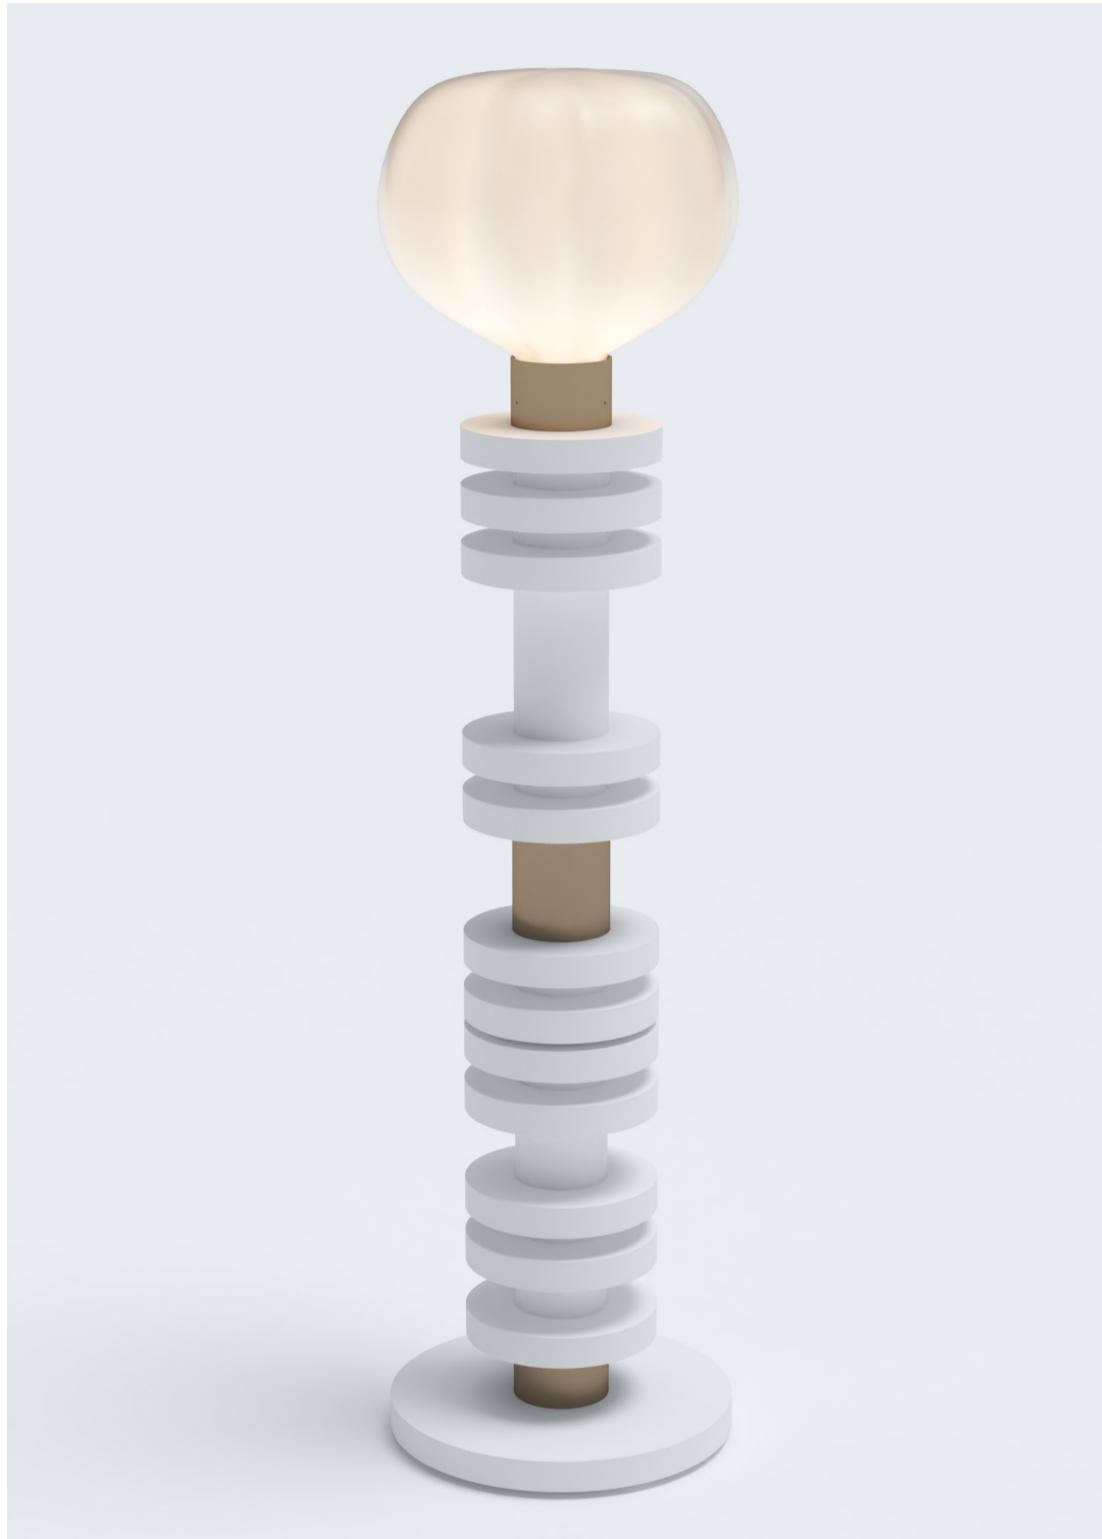

CHARLOTTE BILTGEN

MOONLIGHT Lampadaire

SHOWROOM COURCELLES

CHARLOTTE BILTGEN

MOONLIGHT Lampadaire

Dimensions
H170cm - D48cm
W67" - D18.9"

Materials

White blown
glass
sandblasted
finish

Plaster
smooth finish

Brass
Bronze finish

SHOWROOM COURCELLES