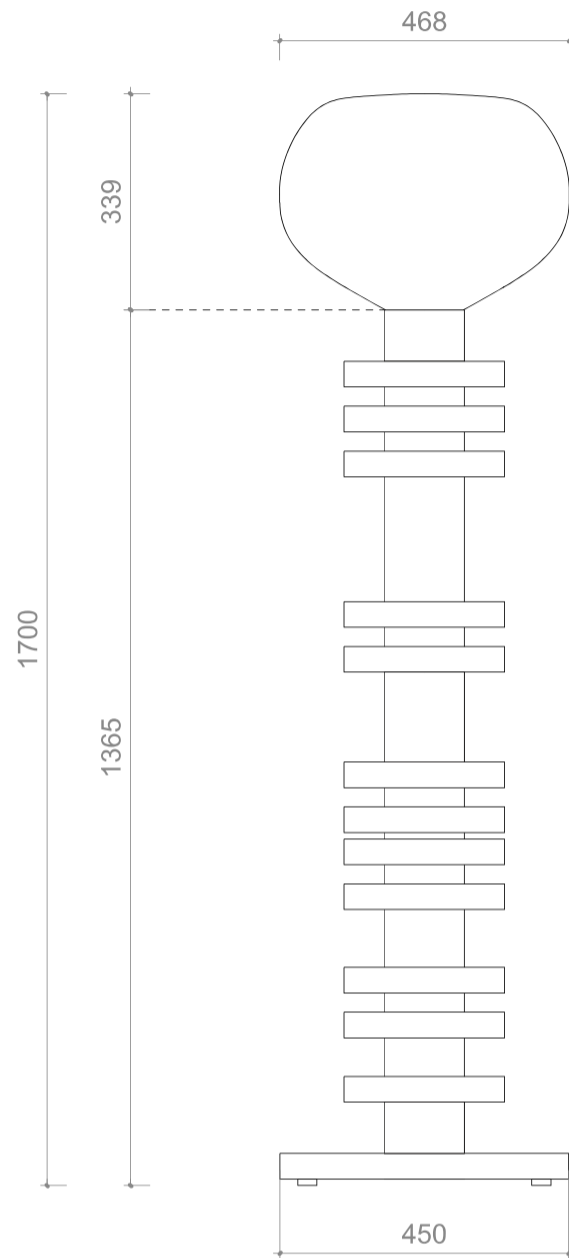

CHARLOTTE BILTGEN

MOONLIGHT Lampadaire

SHOWROOM COURCELLES

CHARLOTTE BILTGEN

MOONLIGHT Lampadaire

Dimensions
H170cm - D48cm
W67" - D18.9"

Materials

White blown
glass
sandblasted
finish