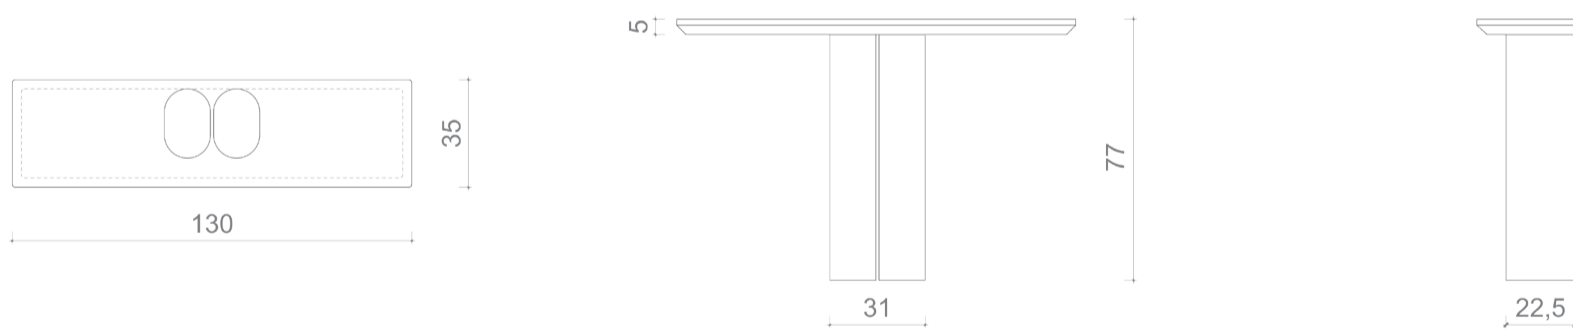

CHARLOTTE BILTGEN

TWIN Console

Dimensions

L 130 cm – D 35 cm – H 77 cm
W 51.2" – D 13,7" – H 30.3"

Materials

TOP : marble, wood or lacquer
BASE : marble, wood or lacquer

Lacquer color
to be defined.
Gloss, satin, or
matte finish.