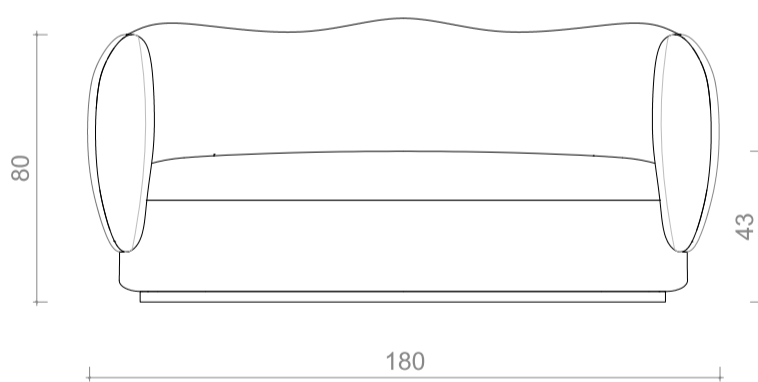

CHARLOTTE BILTGEN

ECUME banquette

Dimensions

L 180 cm - D 70 cm - H 80 cm - seating height 43 cm
W 70.9" - D 27.6" - H 31.5" - seating height 16.9"

Materials

Fabrics and wooden base

Wool Terry -
DEDAR
Karakorum Ivory