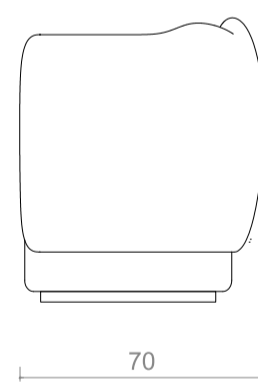

CHARLOTTE BILTGEN

ECUME banquette

Dimensions

L 180 cm - D 70 cm - H 80 cm - seating height 43 cm
W 70.9" - D 27.6" - H 31.5" - seating height 16.9"

Materials

Fabrics and wooden base

Wool Terry -
DEDAR
Karakorum Ivory