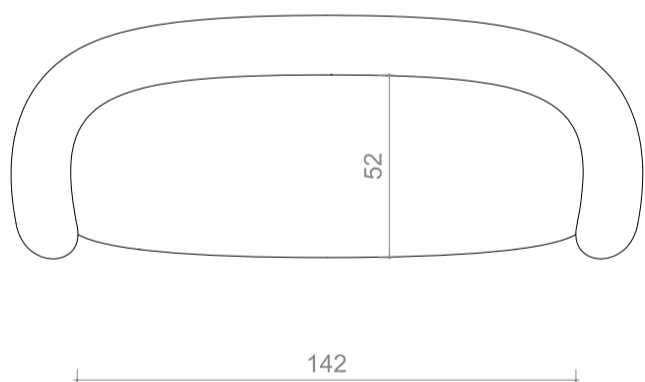

CHARLOTTE BILTGEN

ECUME banquette

Dimensions

L 180 cm - D 70 cm - H 80 cm - seating height 43 cm
W 70.9" - D 27.6" - H 31.5" - seating height 16.9"

Materials

Fabrics and wooden base

Wool Terry -
DEDAR
Karakorum Ivory