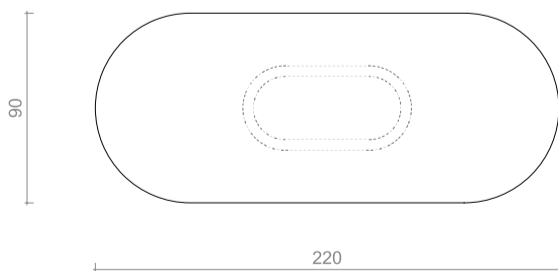

CHARLOTTE BILTGEN

EILEEN Table

Dimensions

L220cm - D95cm - H75cm

L86.6" - D37.4" - H29.5"

SHOWROOM COURCELLES

CHARLOTTE BILTGEN

Materials