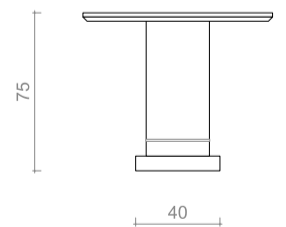

CHARLOTTE BILTGEN

EILEEN Table

Dimensions

L220cm - D95cm - H75cm

L86.6" - D37.4" - H29.5"

SHOWROOM COURCELLES

CHARLOTTE BILTGEN

Materials