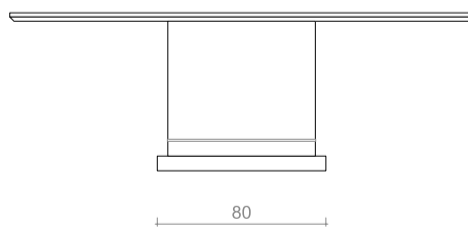

CHARLOTTE BILTGEN

EILEEN Table

Dimensions

L220cm - D95cm - H75cm

L86.6" - D37.4" - H29.5"

SHOWROOM COURCELLES

CHARLOTTE BILTGEN

Materials