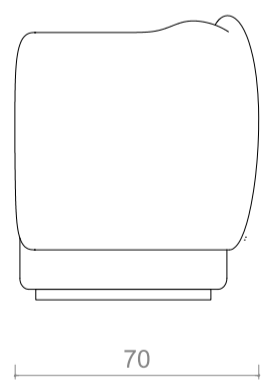

CHARLOTTE BILTGEN

ECUME banquette

Dimensions

L180cm - D70cm - H80cm - seating height 43cm

W70.9" - D27.6" - H31.5" - seating height 16.9 "

Materials

Fabrics

Wooden base