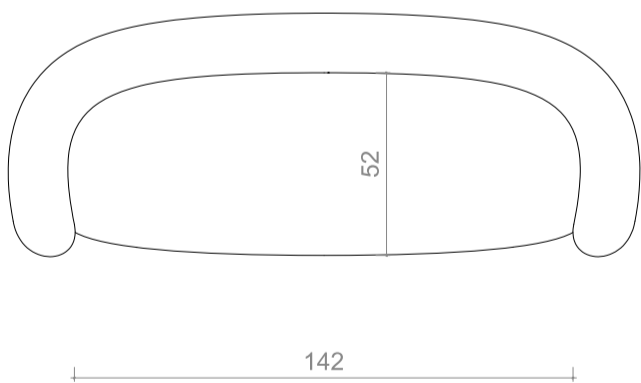

CHARLOTTE BILTGEN

ECUME banquette

Dimensions

L180cm - D70cm - H80cm - seating height 43cm

W70.9" - D27.6" - H31.5" - seating height 16.9 "

Materials

Fabrics

Wooden base