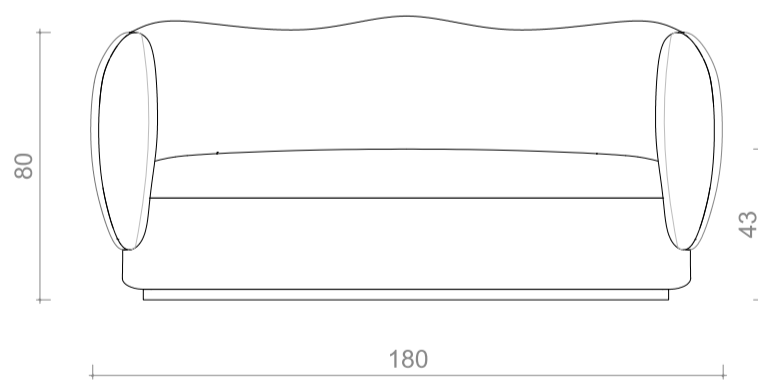

CHARLOTTE BILTGEN

ECUME banquette

Dimensions

L180cm - D70cm - H80cm - seating height 43cm

W70.9" - D27.6" - H31.5" - seating height 16.9 "

Materials

Fabrics

Wooden base