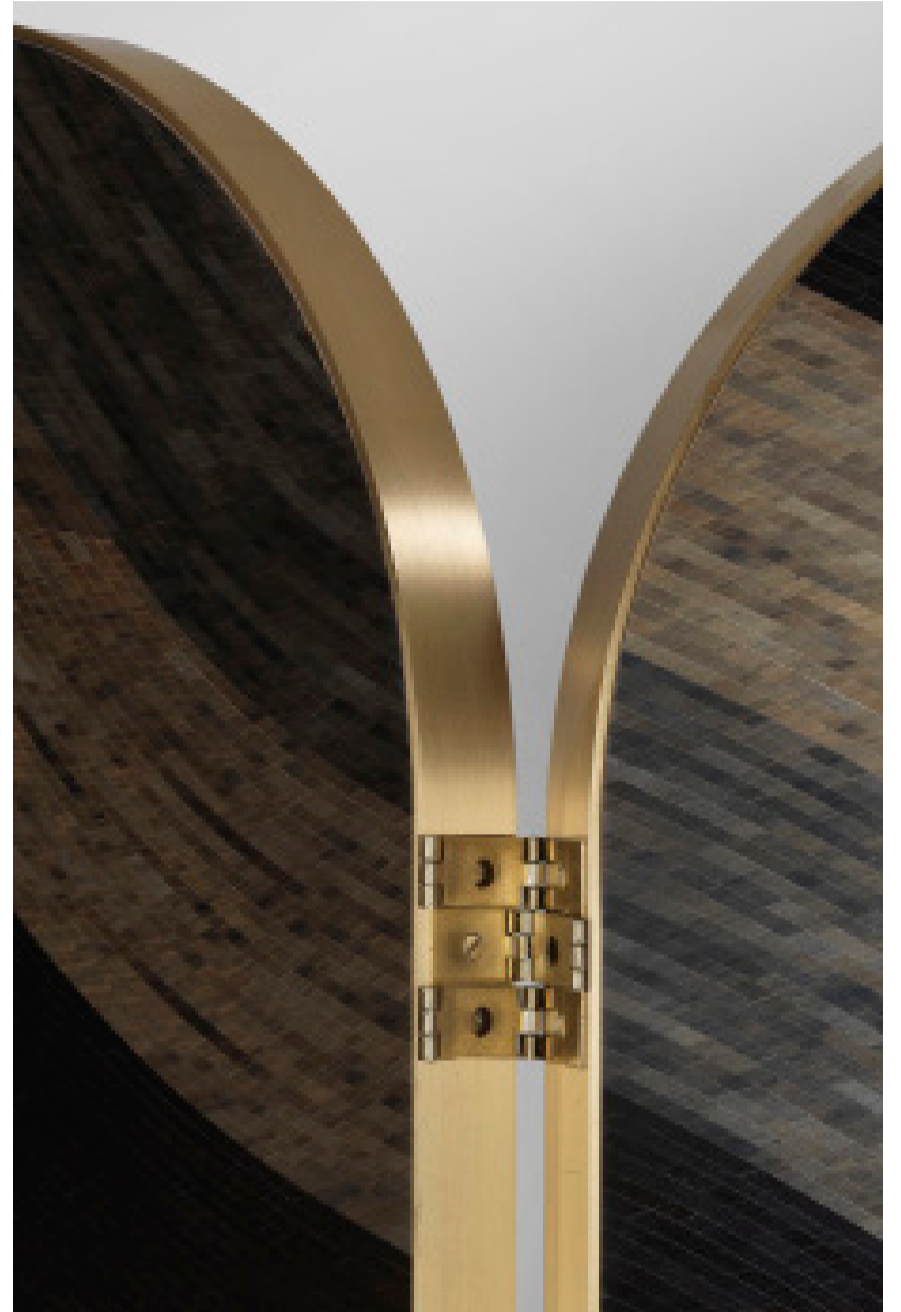

CHARLOTTE BILTGEN

MOONLIGHT Screen

Dimensions

3 Panneaux de largeur 48.6 cm – H 180.6 cm – ép.3.5 cm
3 panels width each 19.15" – H 71.1" – thickness 1.37"

Materials

Face : Straw Marquetry 3 colors
Back : dark stained oak wood veneer
Brass frame : brushed and varnished

Grey 1

Grey 2

Black

Brass

SHOWROOM COURCELLES