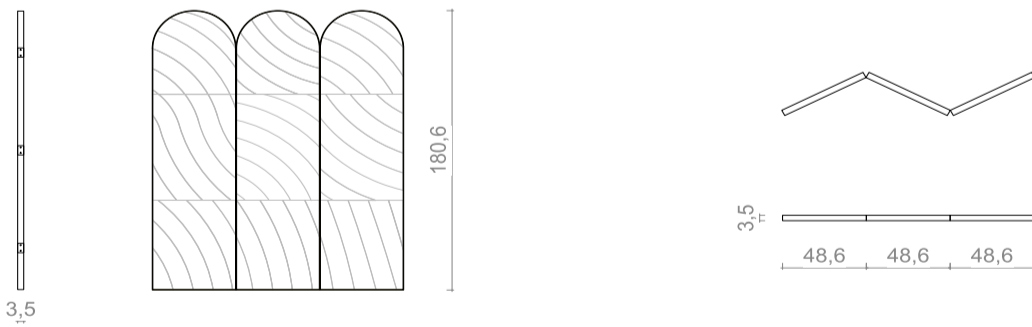

CHARLOTTE BILTGEN

MOONLIGHT Screen

Dimensions

3 Panneaux de largeur 48.6 cm – H 180.6 cm – ép.3.5 cm
3 panels width each 19.15" – H 71.1" – thickness 1.37"

Materials

Face : Straw Marquetry 3 colors
Back : dark stained oak wood veneer
Brass frame : brushed and varnished