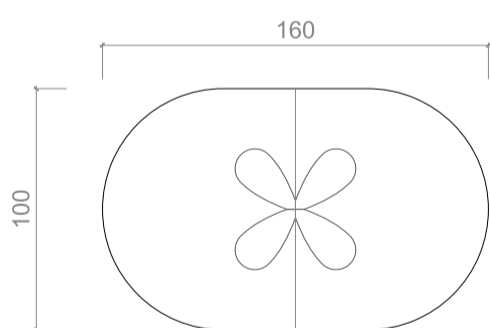

CHARLOTTE BILTGEN

RIVIERA Table

Dimensions

L 160 cm – D 100 cm – H 73 cm
L 63" – D 39.4" – H 28.7"

Materials

TOP : marble

LEG : lacquered wood or oak wood

Marble
Arabescato