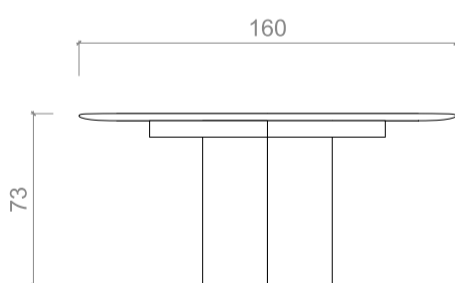

CHARLOTTE BILTGEN

RIVIERA Table

Dimensions

L 160 cm – D 100 cm – H 73 cm
L 63" – D 39.4" – H 28.7"

Materials

TOP : marble

LEG : lacquered wood or oak wood

Marble
Arabescato