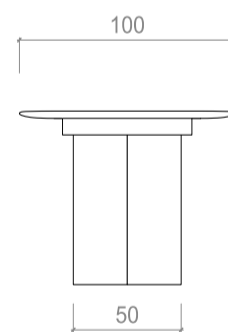

CHARLOTTE BILTGEN

RIVIERA Table

Dimensions

L 160 cm – D 100 cm – H 73 cm
L 63" – D 39.4" – H 28.7"

Materials

TOP : marble

LEG : lacquered wood or oak wood

Marble
Arabescato