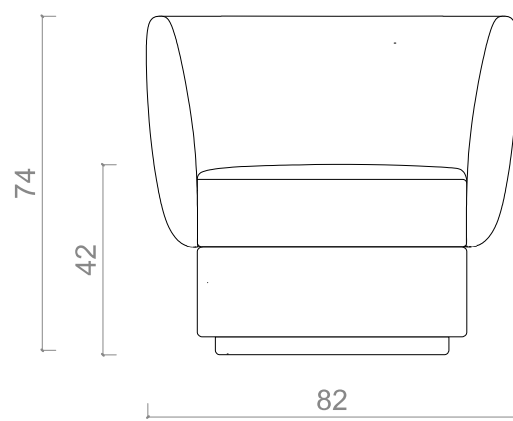

### Dimensions

L82cm - D70cm - H74cm - seating height 42cm

L32.3" - D27.6" - H29.1" - seating height 16.5 "