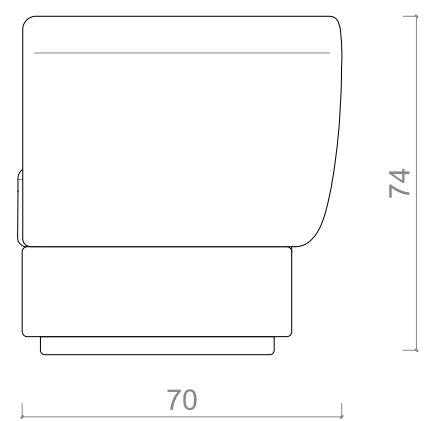

### Dimensions

L82cm - D70cm - H74cm - seating height 42cm

L32.3" - D27.6" - H29.1" - seating height 16.5 "