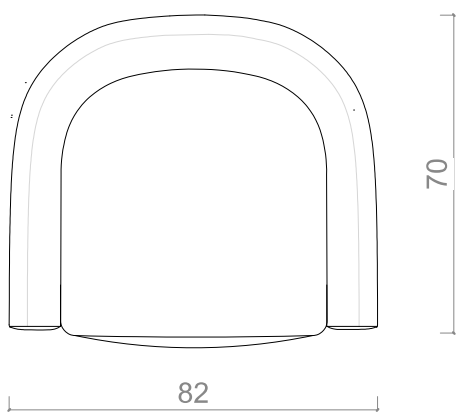

### Dimensions

L82cm - D70cm - H74cm - seating height 42cm

L32.3" - D27.6" - H29.1" - seating height 16.5 "