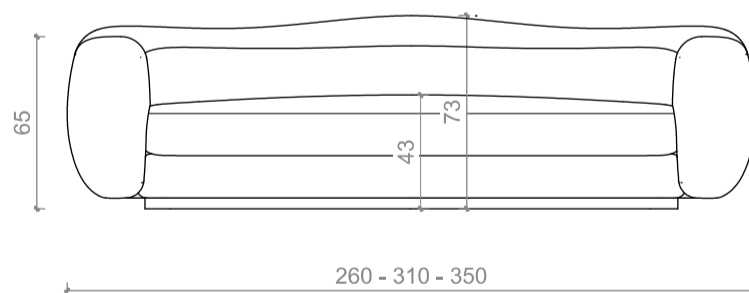

CHARLOTTE BILTGEN

ECUME Sofa

Dimensions

L260cm : D100cm - H73cm - seating height 43cm

W102.4" : D39.4cm - H28.7 - seating height 16.9"

L310cm - L350cm : D110cm - H73cm - seating height 43cm

W122" - W138" : D43.3" - H28.7" - seating height 16.9"