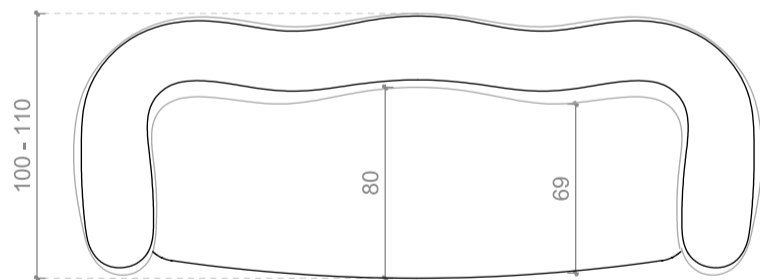

CHARLOTTE BILTGEN

ECUME Sofa

Dimensions

L260cm : D100cm - H73cm - seating height 43cm

W102.4" : D39.4cm - H28.7 - seating height 16.9"

L310cm - L350cm : D110cm - H73cm - seating height 43cm

W122" - W138" : D43.3" - H28.7" - seating height 16.9"