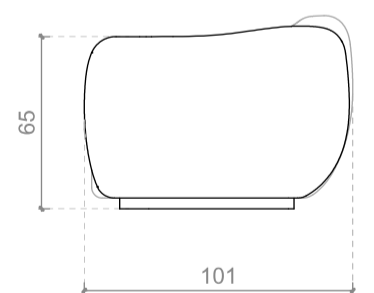

CHARLOTTE BILTGEN

ECUME Sofa

Dimensions

L260cm : D100cm - H73cm - seating height 43cm

W102.4" : D39.4cm - H28.7 - seating height 16.9"

L310cm - L350cm : D110cm - H73cm - seating height 43cm

W122" - W138" : D43.3" - H28.7" - seating height 16.9"