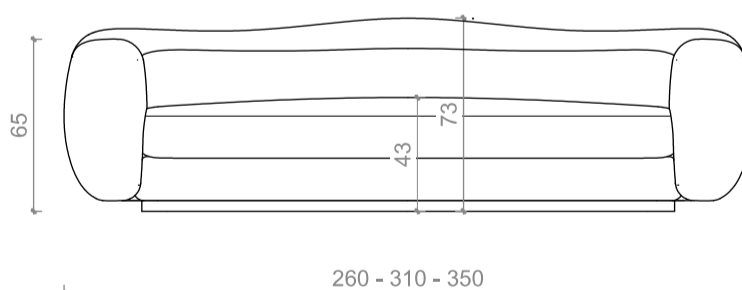

CHARLOTTE BILTGEN

ECUME Sofa

Dimensions

L 260 cm - D 100 cm - H 73 cm - seating height 43 cm
W 102.4" - D 39.3" - H 28.7" - seating height 16.9"

L 310 cm - D 110 cm - H 73 cm - seating height 43 cm
W 122" - D 43.3" - H 28.7" - seating height 16.9"

L 350 cm - D 110 cm - H 73 cm - seating height 43 cm
W 138" - D 43.3" - H 28.7" - seating height 16.9"

Materials

Fabrics and wooden base

Wool Terry -
DEDAR
Karakorum Ivory

Wool Terry -
DEDAR
Nimbus

Natural
beech