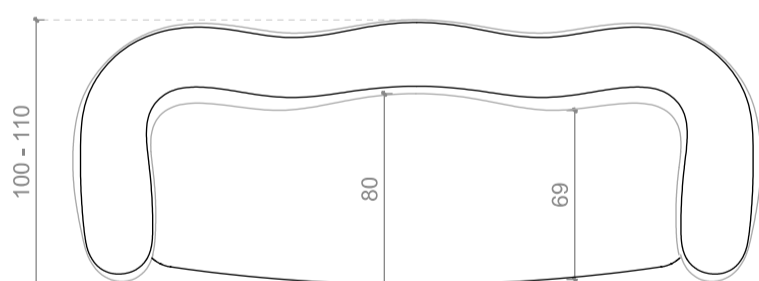

CHARLOTTE BILTGEN

ECUME Sofa

Dimensions

L 260 cm - D 100 cm - H 73 cm - seating height 43 cm
W 102.4" - D 39.3" - H 28.7" - seating height 16.9"

L 310 cm - D 110 cm - H 73 cm - seating height 43 cm
W 122" - D 43.3" - H 28.7" - seating height 16.9"

L 350 cm - D 110 cm - H 73 cm - seating height 43 cm
W 138" - D 43.3" - H 28.7" - seating height 16.9"

Materials

Fabrics and wooden base

Wool Terry -
DEDAR
Karakorum Ivory

Wool Terry -
DEDAR
Nimbus

Natural
beech