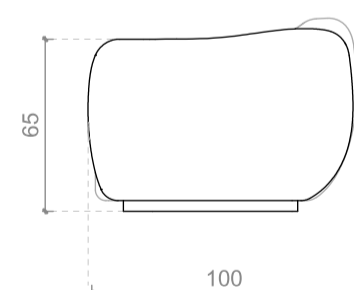

CHARLOTTE BILTGEN

ECUME Sofa

Dimensions

L 260 cm - D 100 cm - H 73 cm - seating height 43 cm
W 102.4" - D 39.3" - H 28.7" - seating height 16.9"

L 310 cm - D 110 cm - H 73 cm - seating height 43 cm
W 122" - D 43.3" - H 28.7" - seating height 16.9"

L 350 cm - D 110 cm - H 73 cm - seating height 43 cm
W 138" - D 43.3" - H 28.7" - seating height 16.9"

Materials

Fabrics and wooden base

Wool Terry -
DEDAR
Karakorum Ivory

Wool Terry -
DEDAR
Nimbus

Natural
beech