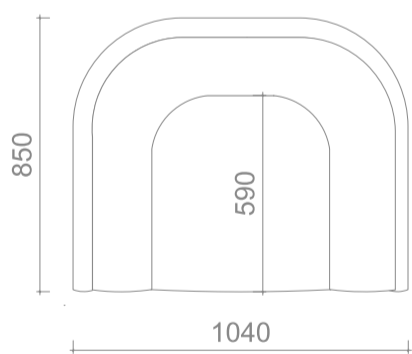

CHARLOTTE BILTGEN

ELENA Armchair

Dimensions

L104cm - D85cm - H65cm - seating height 41cm
L41" - D33.5" - H25.5" - seating height 16"

Materials

Inside : Upholstered with fabric

Outside and base : Rattan marquetry