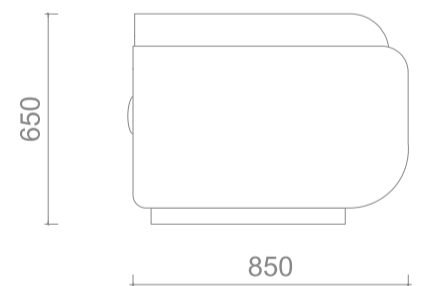

CHARLOTTE BILTGEN

ELENA Armchair

Dimensions

L104cm - D85cm - H65cm - seating height 41cm
L41" - D33.5" - H25.5" - seating height 16"

Materials

Inside : Upholstered with fabric

Outside and base : Rattan marquetry