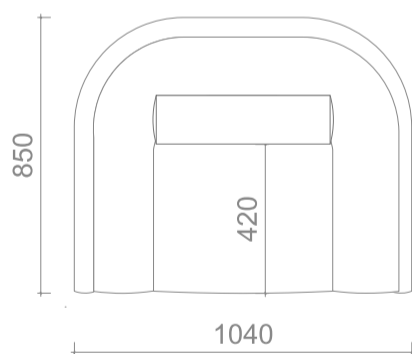

CHARLOTTE BILTGEN

ELENA Armchair

Dimensions

L104cm - D85cm - H65cm - seating height 41cm
L41" - D33.5" - H25.5" - seating height 16"

Materials

Inside : Upholstered with fabric

Outside and base : Rattan marquetry