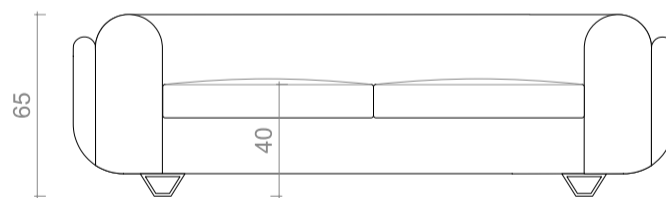

CHARLOTTE BILTGEN

EILEEN Sofa without back cushions

Dimensions

L215cm - L250cm - L280cm - L305cm - D95cm - H65cm - seating height 40cm

L84.7" - L98.5" - L110" - L120" - D37.4" - H25.6" - seating height 15.7"

CHARLOTTE BILTGEN

EILEEN Sofa

SHOWROOM COURCELLES

CHARLOTTE BILTGEN

EILEEN Sofa with back cushions

Dimensions

L215cm - L250cm - L280cm - L305cm - D105cm - H65cm - seating height 40cm

L84.7" - L98.5" - L110" - L120" - D41.3" - H25.6" - seating height 15.7"