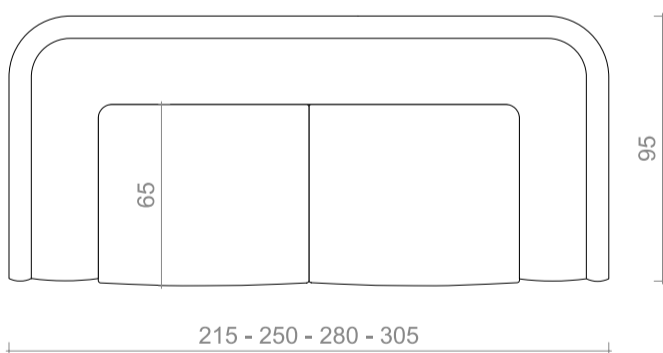

CHARLOTTE BILTGEN

EILEEN Sofa without back cushions

Dimensions

L215cm - L250cm - L280cm - L305cm - D95cm - H65cm - seating height 40cm

L84.7" - L98.5" - L110" - L120" - D37.4" - H25.6" - seating height 15.7"

CHARLOTTE BILTGEN

EILEEN Sofa

SHOWROOM COURCELLES

CHARLOTTE BILTGEN

EILEEN Sofa with back cushions

Dimensions

L215cm - L250cm - L280cm - L305cm - D105cm - H65cm - seating height 40cm

L84.7" - L98.5" - L110" - L120" - D41.3" - H25.6" - seating height 15.7"