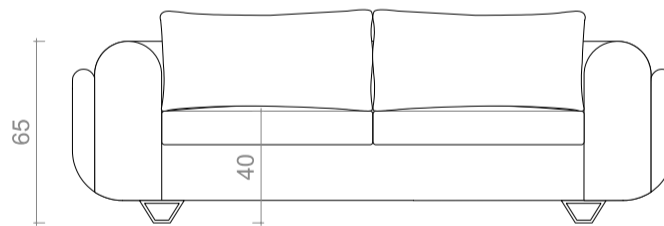

CHARLOTTE BILTGEN

EILEEN Sofa without back cushions

Dimensions

L215cm - L250cm - L280cm - L305cm - D95cm - H65cm - seating height 40cm

L84.7" - L98.5" - L110" - L120" - D37.4" - H25.6" - seating height 15.7"

CHARLOTTE BILTGEN

EILEEN Sofa

SHOWROOM COURCELLES

CHARLOTTE BILTGEN

EILEEN Sofa with back cushions

Dimensions

L215cm - L250cm - L280cm - L305cm - D105cm - H65cm - seating height 40cm

L84.7" - L98.5" - L110" - L120" - D41.3" - H25.6" - seating height 15.7"