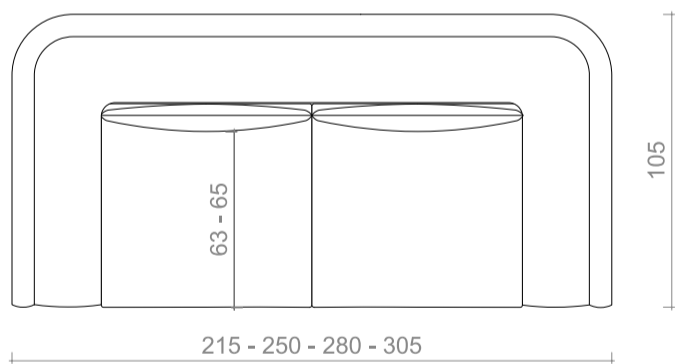

CHARLOTTE BILTGEN

EILEEN Sofa without back cushions

Dimensions

L215cm - L250cm - L280cm - L305cm - D95cm - H65cm - seating height 40cm

L84.7" - L98.5" - L110" - L120" - D37.4" - H25.6" - seating height 15.7"

CHARLOTTE BILTGEN

EILEEN Sofa

SHOWROOM COURCELLES

CHARLOTTE BILTGEN

EILEEN Sofa with back cushions

Dimensions

L215cm - L250cm - L280cm - L305cm - D105cm - H65cm - seating height 40cm

L84.7" - L98.5" - L110" - L120" - D41.3" - H25.6" - seating height 15.7"