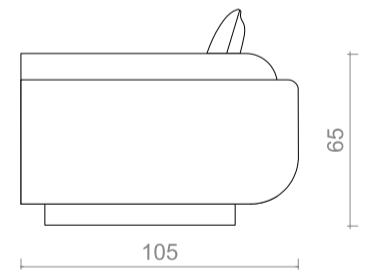

CHARLOTTE BILTGEN

EILEEN Sofa without back cushions

Dimensions

L215cm - L250cm - L280cm - L305cm - D95cm - H65cm - seating height 40cm

L84.7" - L98.5" - L110" - L120" - D37.4" - H25.6" - seating height 15.7"

CHARLOTTE BILTGEN

EILEEN Sofa

SHOWROOM COURCELLES

CHARLOTTE BILTGEN

EILEEN Sofa with back cushions

Dimensions

L215cm - L250cm - L280cm - L305cm - D105cm - H65cm - seating height 40cm

L84.7" - L98.5" - L110" - L120" - D41.3" - H25.6" - seating height 15.7"