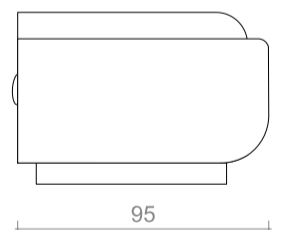

CHARLOTTE BILTGEN

EILEEN Sofa without back cushions

Dimensions

L215cm - L250cm - L280cm - L305cm - D95cm - H65cm - seating height 40cm

L84.7" - L98.5" - L110" - L120" - D37.4" - H25.6" - seating height 15.7"

CHARLOTTE BILTGEN

EILEEN Sofa

SHOWROOM COURCELLES

CHARLOTTE BILTGEN

EILEEN Sofa with back cushions

Dimensions

L215cm - L250cm - L280cm - L305cm - D105cm - H65cm - seating height 40cm

L84.7" - L98.5" - L110" - L120" - D41.3" - H25.6" - seating height 15.7"