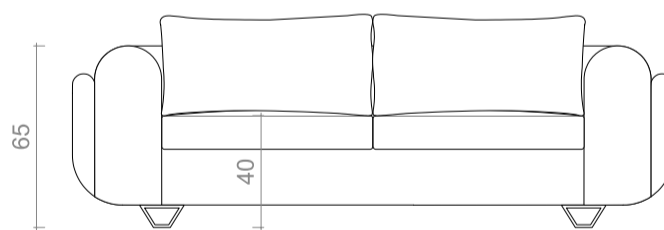

### Dimensions

L 215 / 250 / 280 / 305 cm - D 95 cm - H 65 cm - seating height 40 cm  
L 84.7" / 98.5" / 110" / 120" - D 37.4" - H 25.6" - seating height 15.7"

### Dimensions

L 215 / 250 / 280 / 305 cm – D 105 cm – H 65 cm – seating height 40 cm  
L 84.7" / 98.5" / 110" / 120" – D41.3" – H25.6" – seating height 15.7"