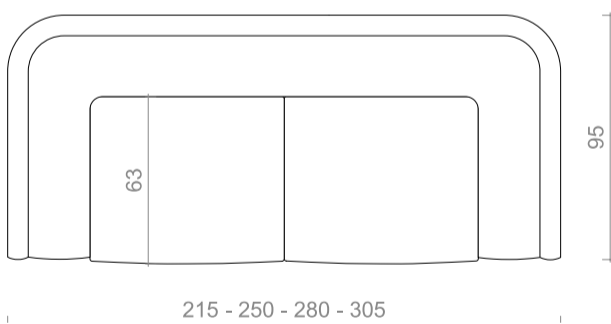

### Dimensions

L 215 / 250 / 280 / 305 cm - D 95 cm - H 65 cm - seating height 40 cm  
L 84.7" / 98.5" / 110" / 120" - D 37.4" - H 25.6" - seating height 15.7"

### Dimensions

L 215 / 250 / 280 / 305 cm – D 105 cm – H 65 cm – seating height 40 cm  
L 84.7" / 98.5" / 110" / 120" – D41.3" – H25.6" – seating height 15.7"