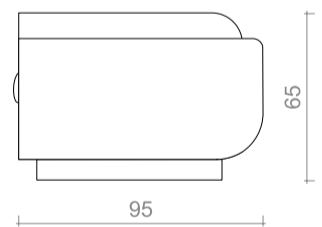

### Dimensions

L 215 / 250 / 280 / 305 cm - D 95 cm - H 65 cm - seating height 40 cm  
L 84.7" / 98.5" / 110" / 120" - D 37.4" - H 25.6" - seating height 15.7"

### Dimensions

L 215 / 250 / 280 / 305 cm – D 105 cm – H 65 cm – seating height 40 cm  
L 84.7" / 98.5" / 110" / 120" – D41.3" – H25.6" – seating height 15.7"