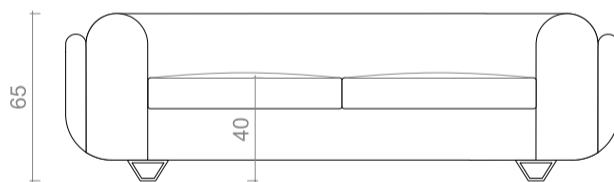

### Dimensions

L 215 / 250 / 280 / 305 cm - D 95 cm - H 65 cm - seating height 40 cm  
L 84.7" / 98.5" / 110" / 120" - D 37.4" - H 25.6" - seating height 15.7"

### Dimensions

L 215 / 250 / 280 / 305 cm – D 105 cm – H 65 cm – seating height 40 cm  
L 84.7" / 98.5" / 110" / 120" – D41.3" – H25.6" – seating height 15.7"