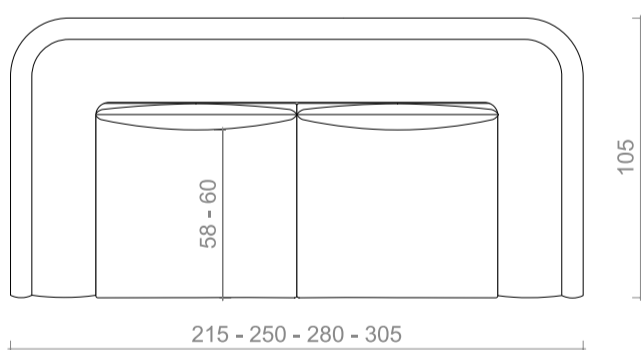

### Dimensions

L 215 / 250 / 280 / 305 cm - D 95 cm - H 65 cm - seating height 40 cm  
L 84.7" / 98.5" / 110" / 120" - D 37.4" - H 25.6" - seating height 15.7"

### Dimensions

L 215 / 250 / 280 / 305 cm – D 105 cm – H 65 cm – seating height 40 cm  
L 84.7" / 98.5" / 110" / 120" – D41.3" – H25.6" – seating height 15.7"