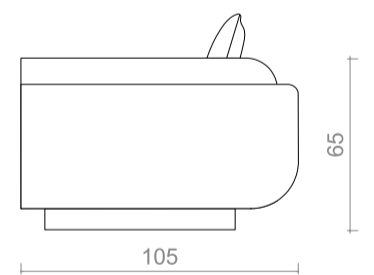

### Dimensions

L 215 / 250 / 280 / 305 cm - D 95 cm - H 65 cm - seating height 40 cm  
L 84.7" / 98.5" / 110" / 120" - D 37.4" - H 25.6" - seating height 15.7"

### Dimensions

L 215 / 250 / 280 / 305 cm – D 105 cm – H 65 cm – seating height 40 cm  
L 84.7" / 98.5" / 110" / 120" – D41.3" – H25.6" – seating height 15.7"