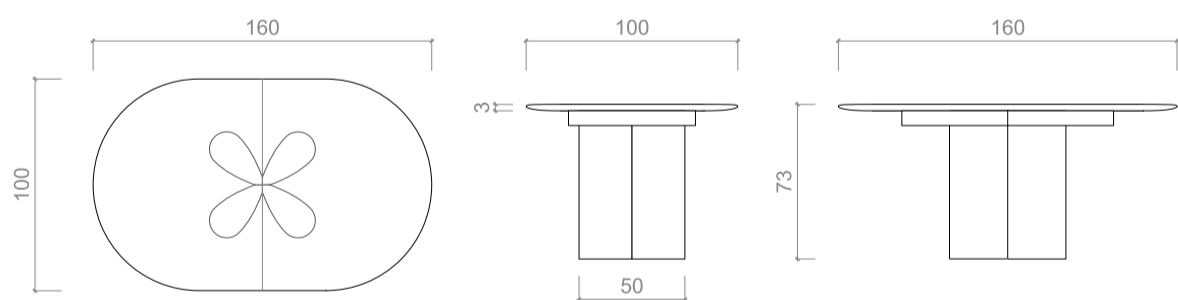

CHARLOTTE BILTGEN

RIVIERA Dining Table

Dimensions

L 160 / 210 / 260 cm – D 100 cm – H 73 cm
L 63" / 82.7" / 102.3" – D 39.4" – H 28.7"

L 180 / 230 / 280 cm – D 100 cm – H 73 cm
L 70.8" / 90.5" / 110.2" – D 39.4" – H 28.7"

L 200 / 250 / 300 cm – D 100 cm – H 73 cm
L 78.7" / 98.4" / 118.13" – D 39.4" – H 28.7"

1 ou 2 rallonges de 50 cm
1 or 2 extensions of 19.6"

Materials

TOP : Oak
LEG : lacquered or oak wood

Natural oak

Lacquer color
to be defined.
Gloss, satin or
matte finish.