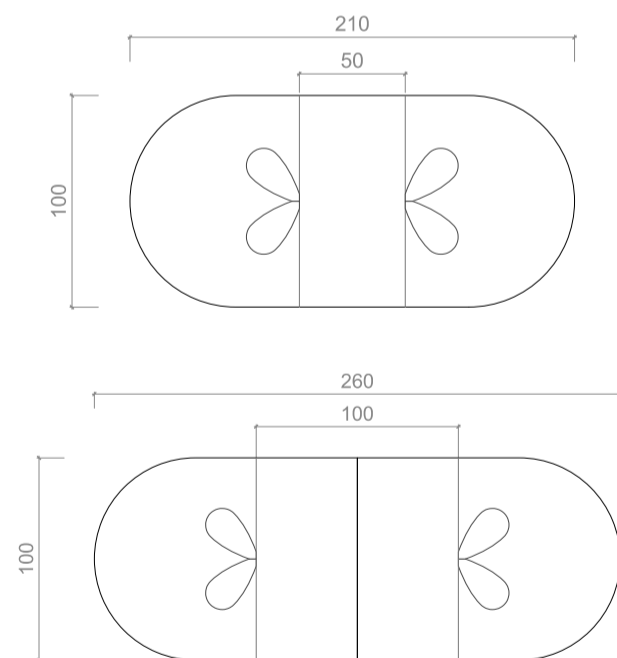

CHARLOTTE BILTGEN

RIVIERA Dining Table

Dimensions

L 160 / 210 / 260 cm – D 100 cm – H 73 cm
L 63" / 82.7" / 102.3" – D 39.4" – H 28.7"

L 180 / 230 / 280 cm – D 100 cm – H 73 cm
L 70.8" / 90.5" / 110.2" – D 39.4" – H 28.7"

L 200 / 250 / 300 cm – D 100 cm – H 73 cm
L 78.7" / 98.4" / 118.13" – D 39.4" – H 28.7"

1 ou 2 rallonges de 50 cm
1 or 2 extensions of 19.6"

Materials

TOP : Oak
LEG : lacquered or oak wood

Natural oak

Lacquer color
to be defined.
Gloss, satin or
matte finish.